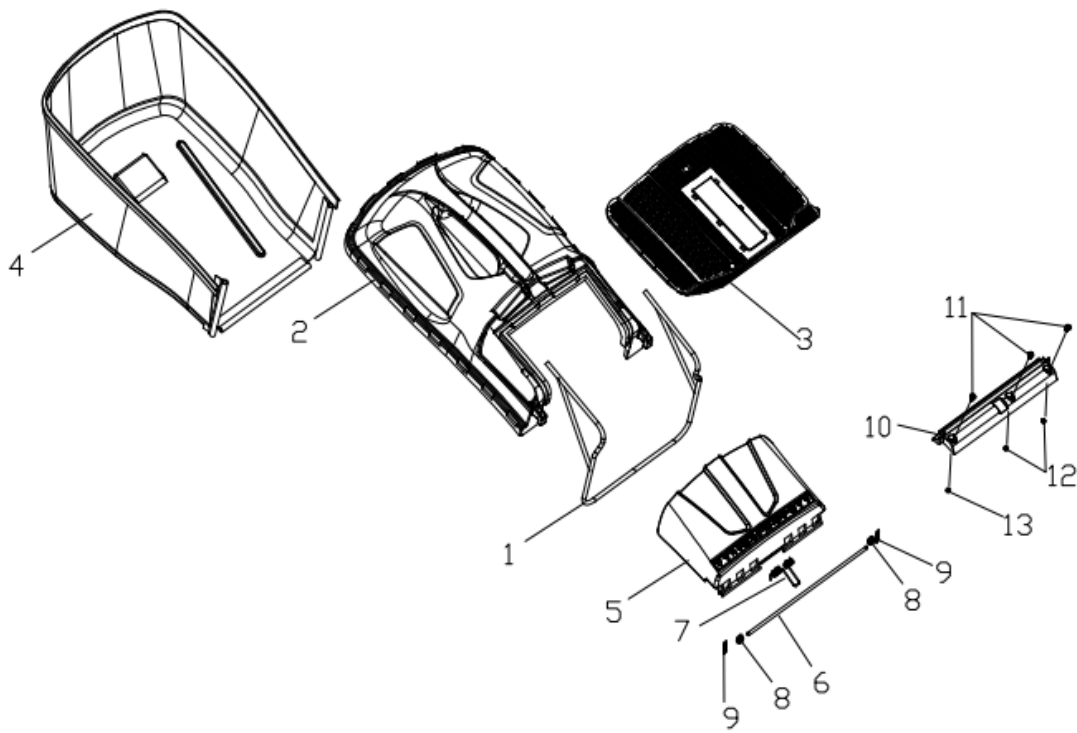

1	70740920130	deck welding assy.	
2	60370020000	"O" ring	
3	20460010000	inlet	
4	601600100001	Pipe connector nut	

5	20590020000	cable stopper	
6	70070120000	left handle bracket	
7	70070060000	left handle bracket	
8	60060420000	Hexagon head bolts	
9	60150020000	Hex lock nut	
10	70250060000	height adjustment board	
11	70290200000	rear drive bracket	
12	60170400000	Hex tapping screws	
13	60410080000	Pull Spring for Pull Rod	
14	70180180830	Height Adjustment Pull Rod	
15	60300030000	R type pin	
16	60060660000	Bolt	
17	60150080000	Self-locking nut	
18	20160090000	mulching plug	
19	19950180000	petrol engine	
20	70060060130	Bracket plate for defelctor	
21	20120010000	mulching board	
22	20110080000	side discharge cover	
23	70030070000	Mulch Shaft	
24	60390010000	mulch board spring	
25	60170290000	Phillips flat head self tapping screw	
26	60170300000	tapping screw	
27	20200240000	front mask	
28	20200250000	front mask	

1	70850570000	rear drive assy.	
	20270010130	height adjustment ball	
2	70860450000	selfpropelled assy.	
3	20430030440	rear wheel axle sleeve	
4	60020010000	bearing	
5	20430140000	rear wheel axle sleeve	
6	20610060000	inner cover of hub	
7	60240060000	spring washer	
8	21070030000	selfpropelled ratchet washer	
9	70300170000	Ratchet Wheel L	
10	70300180000	Ratchet Wheel R	
11	60290080000	bratchet pin	
12	20880330000	wheel assy.	
13	60010110000	wheel punch bearing	
14	60150090000	Self-locking nut	
15	20620230830	outer cover of hub	
16	70290210000	self propelled plate	
17	60320090000	v belt	
18	60060290000	Hexagon head bolts	
19	60150060000	Self-locking nut	