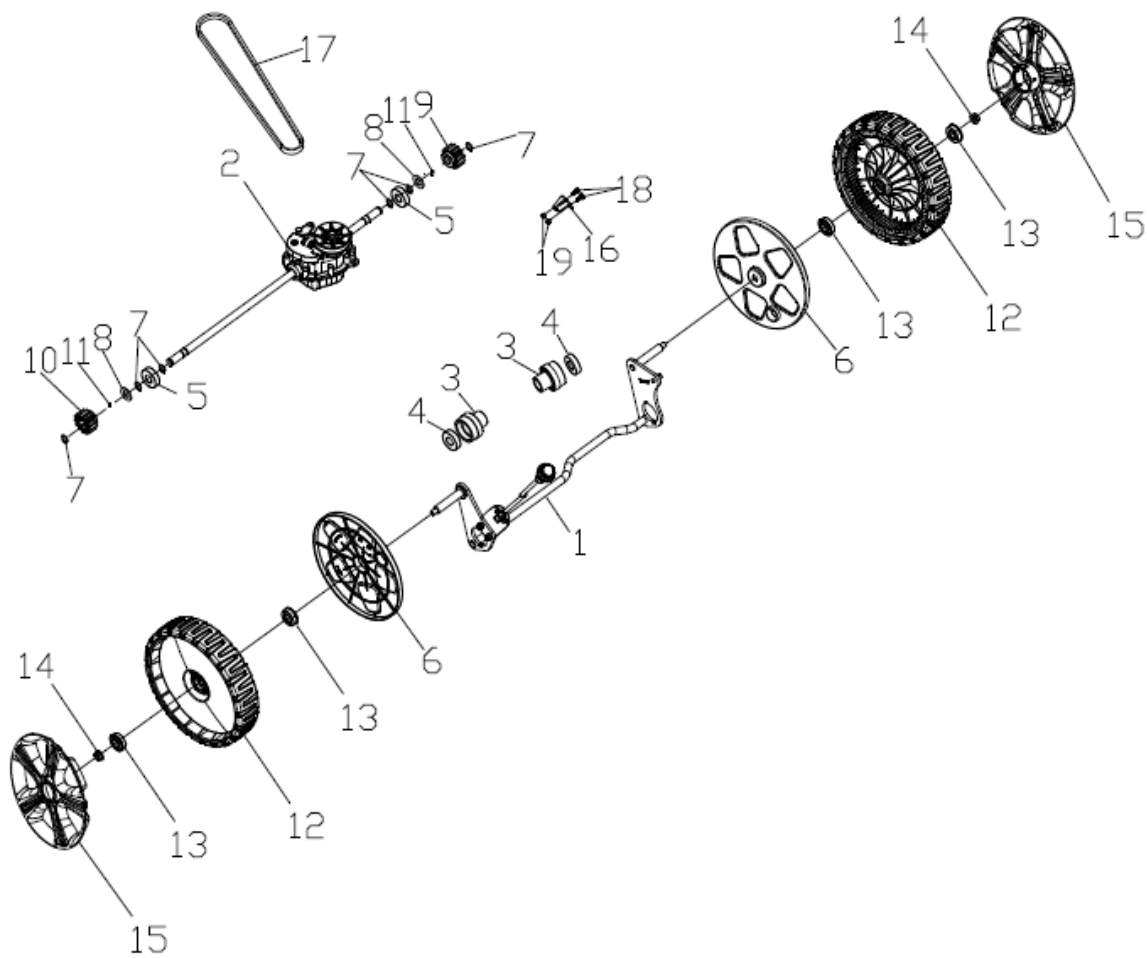

27	60040090000	Half round head square neck bolts	
28	70050110000	Cable fixed block	
29	20300070000	Left control box cover	
30	20300080000	Left control box cover	
31	60170440000	Cross recessed countersunk head tapping screws	
32	20300050000	right control box cover	
33	20300060000	right control box cover	
34	20300090000	Adjust ment cover plate	
35	20580020830	quick fix knob	
36	60250080000	Pin	
37	60140080000	Hexagon nut	
38	70520210031	lower handrail	
39	20240020000	fastener	
40	60060420000	Hexagon head bolts	
41	20040050830	triangle knob	
42	70230090000	Rope Guide	
43	60130020000	Cap nut	
44	70810100000	brake cable	
45	70780170000	selfpropelled cable	
46	70830070000	throttle cale	
47	70220020000	Quick Fix Handle	
48	70050180000	lock for fast fix handle	
49	20720010830	lock nut	

1	70840150000	front drive assy.	
2	20880300000	wheel assy.	
3	60010110000	wheel punch bearing	
4	60150090000	Self-locking nut	
5	20620200830	outer cover of hub	
6	20140010000	front bracket fastener	
7	60190080000	flat washer	

1	70850570000	rear drive assy.	
	20270010130	height adjustment ball	
2	70860450000	selfpropelled assy.	
3	20430030440	rear wheel axle sleeve	
4	60020010000	bearing	
5	20430140000	rear wheel axle sleeve	
6	20610060000	inner cover of hub	
7	60240060000	spring washer	
8	21070030000	selfpropelled ratchet washer	
9	70300170000	Ratchet Wheel L	
10	70300180000	Ratchet Wheel R	
11	60290080000	bratchet pin	
12	20880330000	wheel assy.	
13	60010110000	wheel punch bearing	
14	60150090000	Self-locking nut	
15	20620230830	outer cover of hub	
16	70290210000	self propelled plate	
17	60320090000	v belt	
18	60060290000	Hexagon head bolts	
19	60150060000	Self-locking nut	