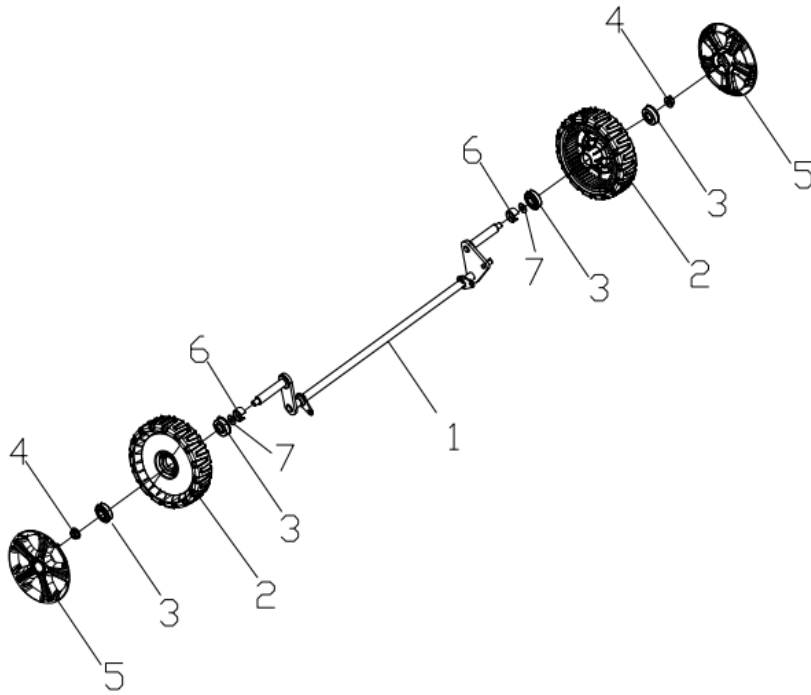

1	70840150000	front drive assy.	
2	20880300000	wheel assy.	
3	60010110000	wheel punch bearing	
4	60150090000	Self-locking nut	
5	20620200830	outer cover of hub	
6	20140010000	front bracket fastener	
7	60190080000	flat washer