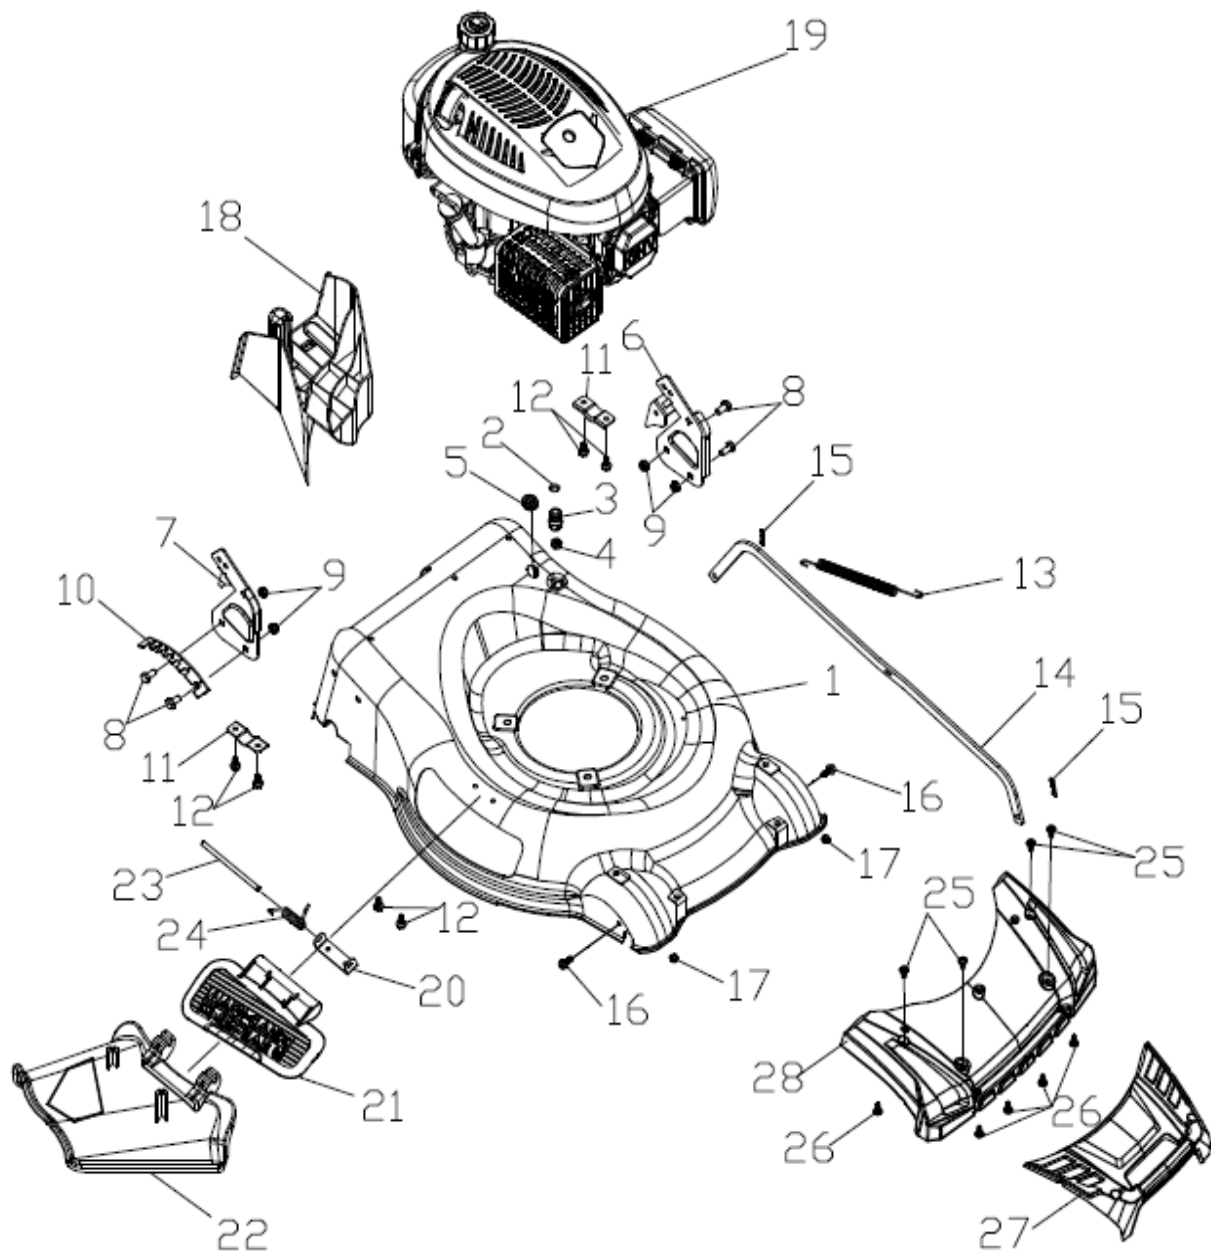

1	20340110000	foam pipe	
2	70500360031	upper handrail	
3	70540120830	stop lever	
4	20340120830	foam pipe	
5	70550080000	Self-propelled Lever	
6	20340130000	foam pipe	
7	20490040000	Flameout wrench fixed block	
8	20490050000	Flameout wrench fixed block	
9	20490020000	Wrench fixed block	
10	20490030000	Wrench fixed block	
11	20490060000	fixed block	
12	60170570000		
13	60150030000	Hex lock nut	
14	70510030031	middle handrail	
15	60040150000	hair round head square	
16	60150020000	Hex lock nut	
17	60170800000	Cross recessed countersunk	
18	60150060000	Self-locking nut	
19	60060870000	Hexagon head bolts	
20	60190140000	flat washer	
21	71190010830	Stepress speed regulation	
22	70050100000	Cable fixed block	
23	70150220000	bushing	
24	60200360000	SPRING WASHER	
25	60200020000	flat washer	
26	20310030000	throttle box handle	

27	60040090000	Half round head square neck bolts	
28	70050110000	Cable fixed block	
29	20300070000	Left control box cover	
30	20300080000	Left control box cover	
31	60170440000	Cross recessed countersunk head tapping screws	
32	20300050000	right control box cover	
33	20300060000	right control box cover	
34	20300090000	Adjust ment cover plate	
35	20580020830	quick fix knob	
36	60250080000	Pin	
37	60140080000	Hexagon nut	
38	70520210031	lower handrail	
39	20240020000	fastener	
40	60060420000	Hexagon head bolts	
41	20040050830	triangle knob	
42	70230090000	Rope Guide	
43	60130020000	Cap nut	
44	70810100000	brake cable	
45	70780170000	selfpropelled cable	
46	70830070000	throttle cale	
47	70220020000	Quick Fix Handle	
48	70050180000	lock for fast fix handle	
49	20720010830	lock nut	

1	70840150000	front drive assy.	
2	20880300000	wheel assy.	
3	60010110000	wheel punch bearing	
4	60150090000	Self-locking nut	
5	20620200830	outer cover of hub	
6	20140010000	front bracket fastener	
7	60190080000	flat washer	