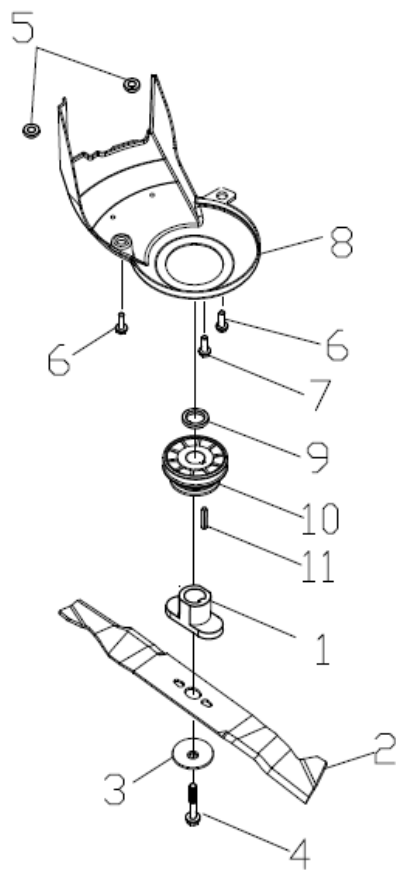

1	70140480000	Blade Adapter	
2	70130360000	blade	
3	70040070000	blade washer	
4	60100030000	Inch hex flange bolts	
5	70150240000	Chassis bushing	
6	60060180000	Hex flange bolts	
7	60060390000	Hexagon head bolts	
8	20660110000	belt cover	
9	70040080000	blade washer	
10	70580150000	Small Belt Wheel	
11	70480010000	Long Key for Crankshaft